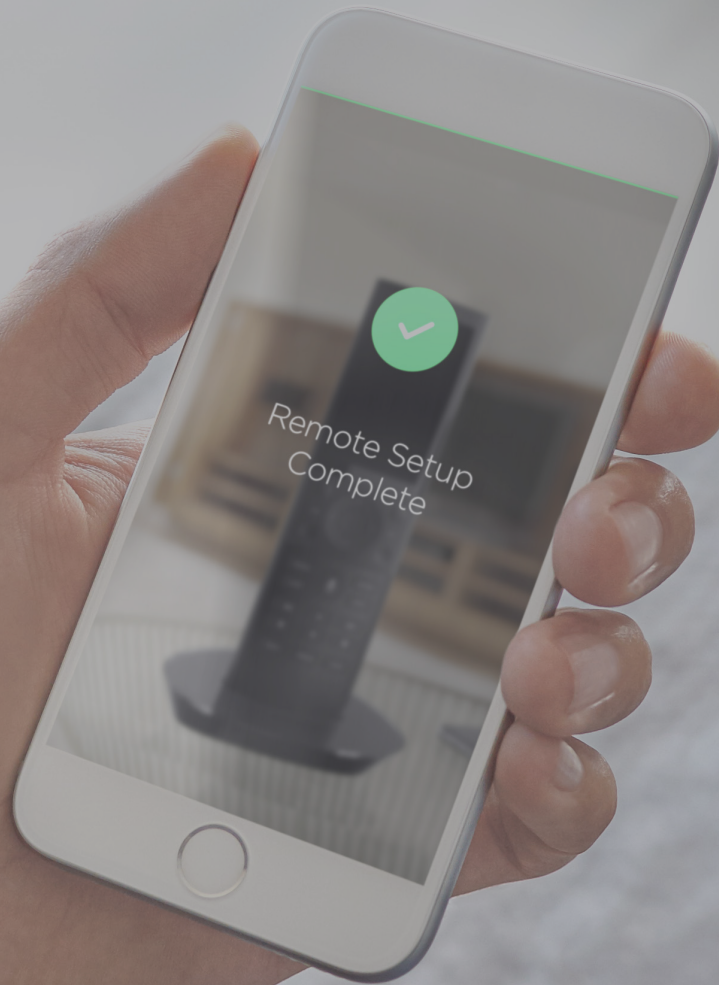

SAVANT INSTANT™

The New Way To Do Jobs Faster

SAVANT

savant.com

©2015 Savant Systems, LLC. All rights reserved.

INTRODUCING SAVANT INSTANT

Do more jobs faster with a simple, in-app installation guide designed for the Savant Host, Remote, Lamp Controller, and Sonos.

EASIER THAN EVER INSTALLATION

Our new family of devices requires no hard wiring or programming. Designed to communicate over Bluetooth and Wi-Fi, Savant Instant lets you set them up in a snap.

ENTERTAINMENT IN AN INSTANT

Featuring device configuration for the Remote, Savant Instant lets you easily add Apple TV, cable boxes, Blu-ray players, and more, for a complete single-zone entertainment system in minutes.

BUILT-IN CUSTOMER TUTORIALS

After installation, user-friendly tutorials will teach your customers everything they need to know to enjoy their new device.

SIMPLE SCALABILITY

Savant Instant makes it easy to expand any system—and with additional devices coming in 2016, it's an ideal tool for helping you quickly create a more powerful responsive home for your customers.